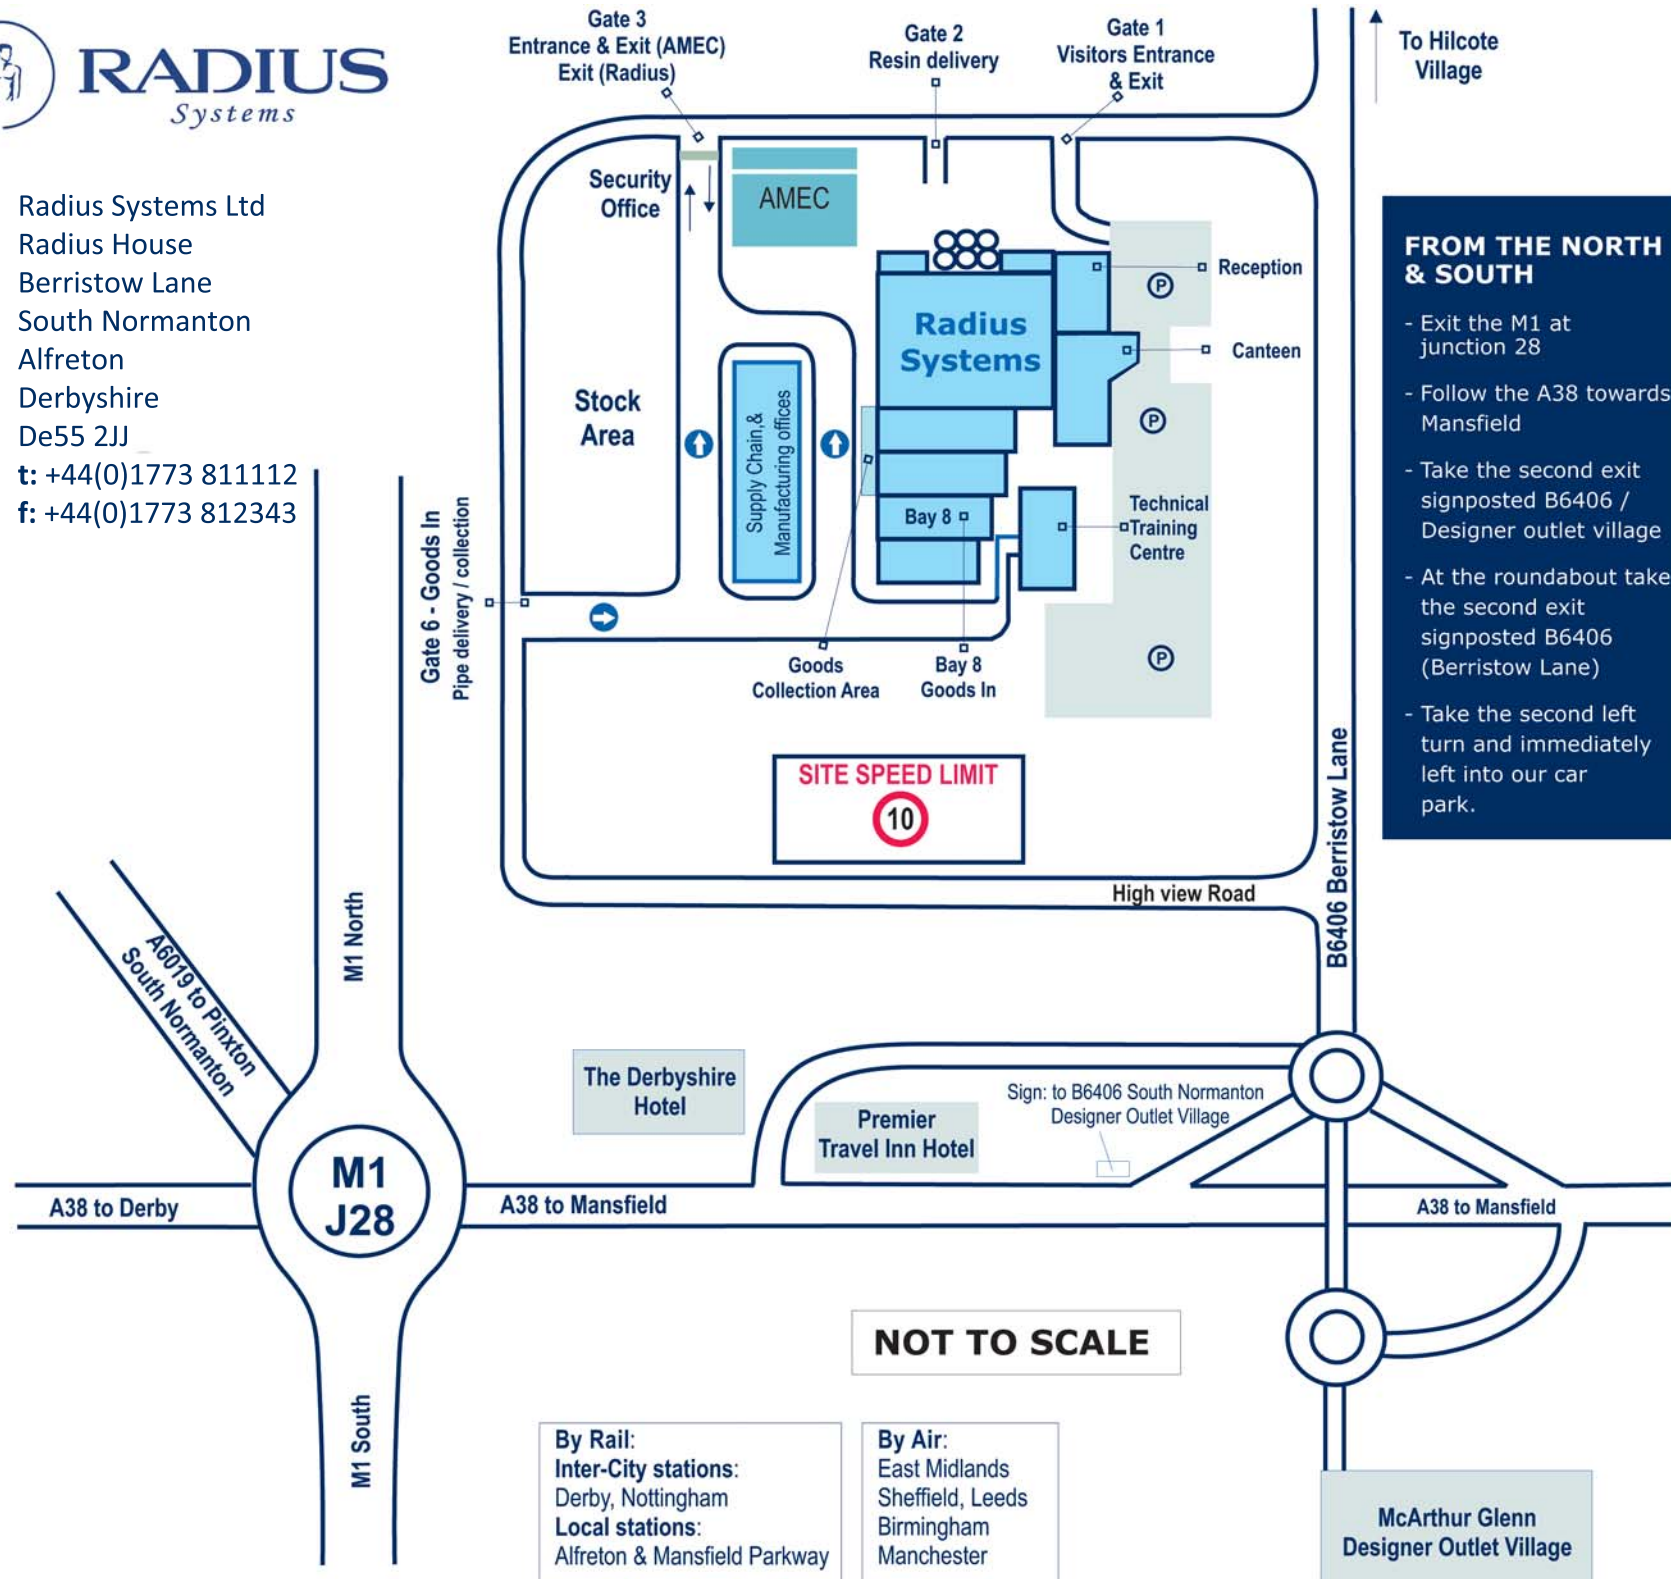

Radius Systems Ltd
 Radius House
 Berristow Lane
 South Normanton
 Alferton
 Derbyshire
 De55 2JJ
 t: +44(0)1773 811112
 f: +44(0)1773 812343

FROM THE NORTH & SOUTH

- Exit the M1 at junction 28
- Follow the A38 towards Mansfield
- Take the second exit signposted B6406 / Designer outlet village
- At the roundabout take the second exit signposted B6406 (Berristow Lane)
- Take the second left turn and immediately left into our car park.

NOT TO SCALE

By Rail:
Inter-City stations:
 Derby, Nottingham
Local stations:
 Alferton & Mansfield Parkway

By Air:
 East Midlands
 Sheffield, Leeds
 Birmingham
 Manchester

**McArthur Glenn
 Designer Outlet Village**