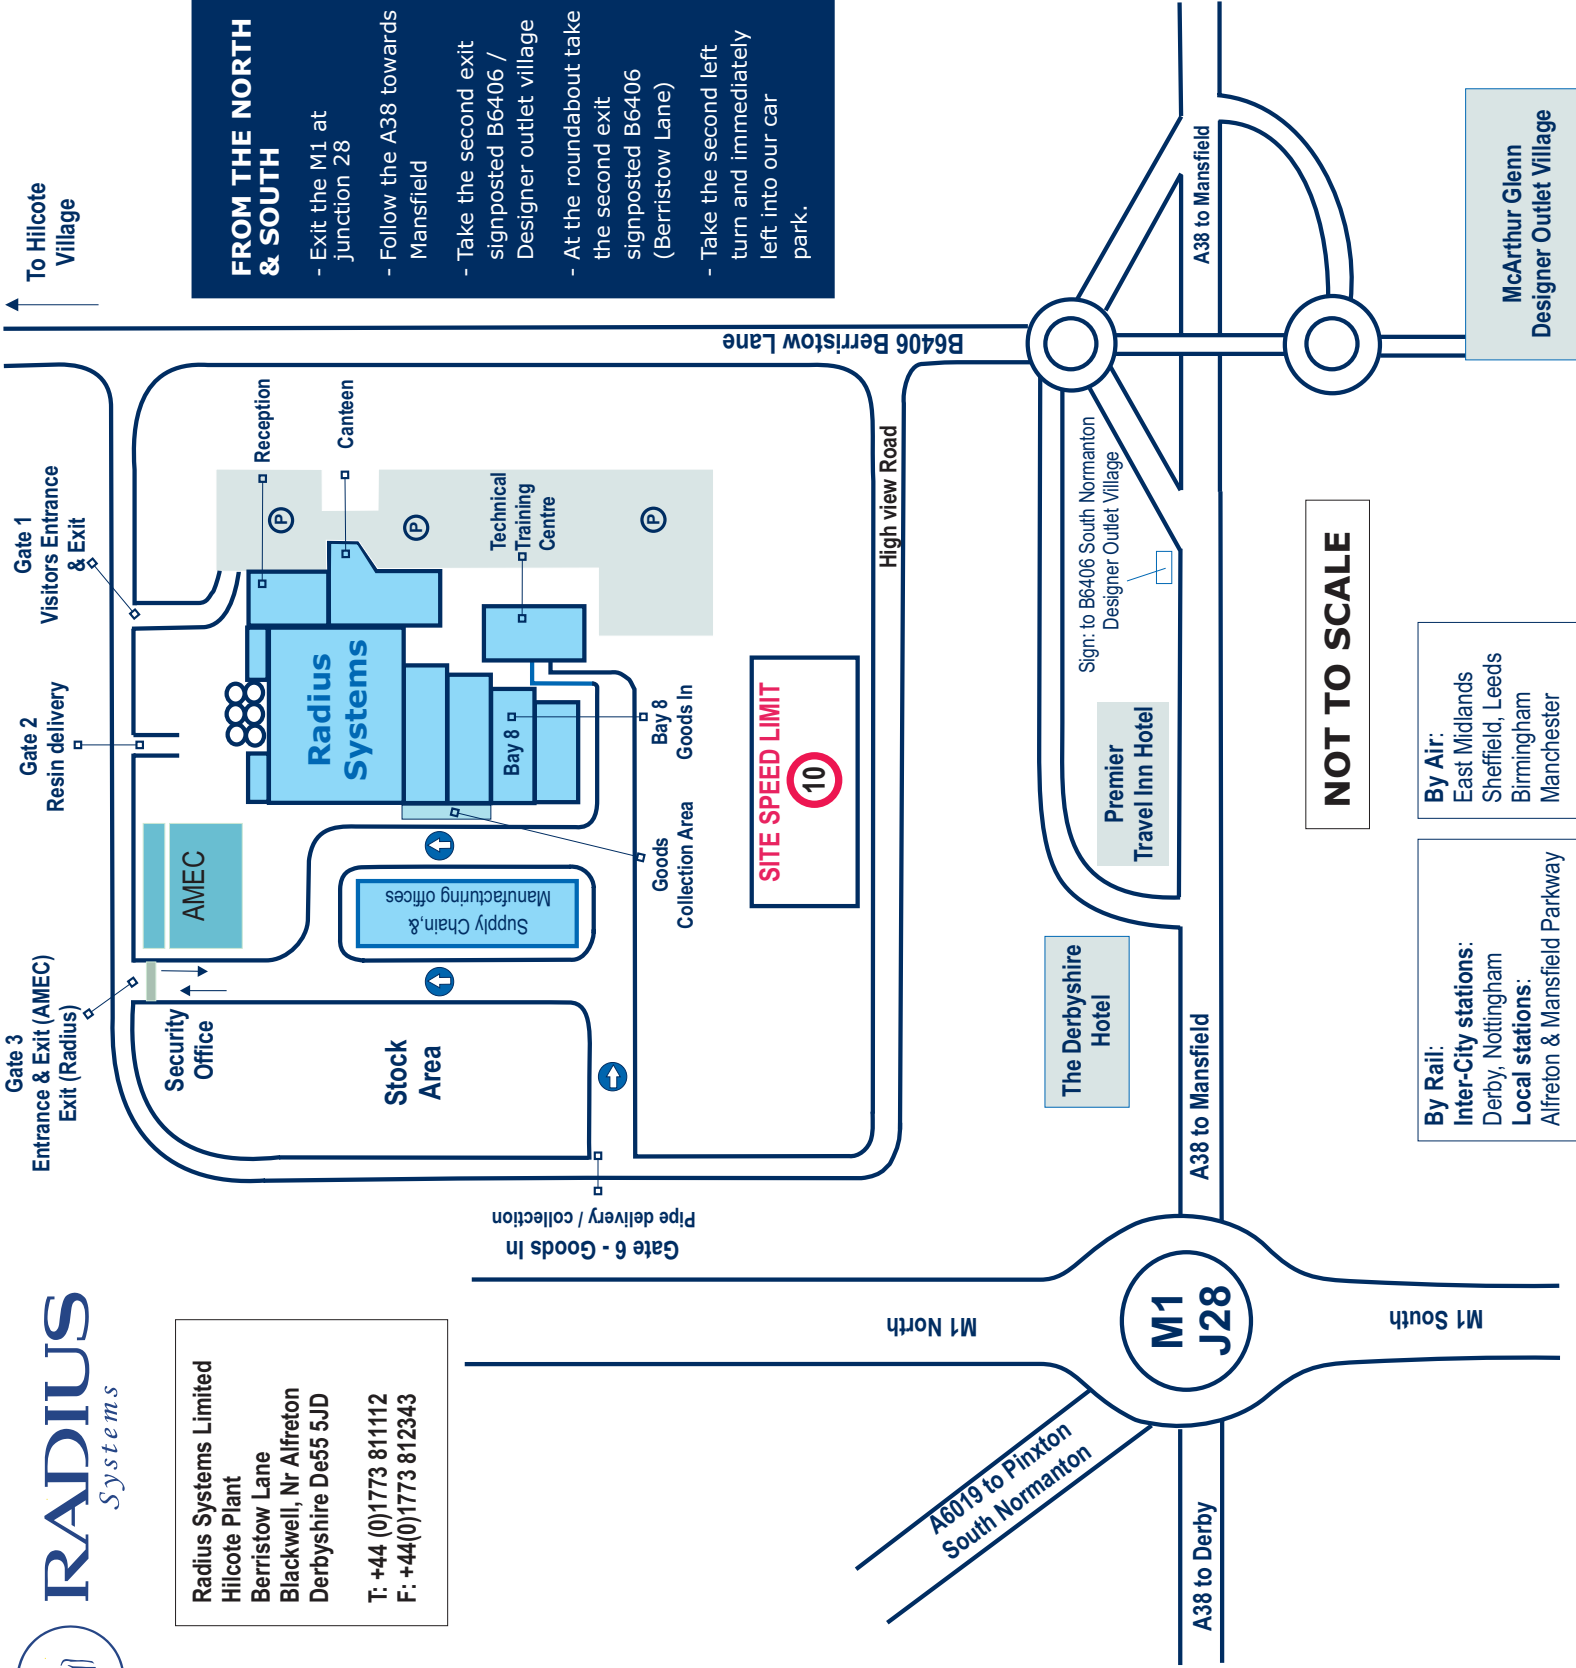

Radius Systems Limited
 Hilcote Plant
 Berristow Lane
 Blackwell, Nr Alfreton
 Derbyshire De55 5JD
 T: +44 (0)1773 811112
 F: +44(0)1773 812343

FROM THE NORTH & SOUTH

- Exit the M1 at junction 28
- Follow the A38 towards Mansfield
- Take the second exit signposted B6406 / Designer outlet village
- At the roundabout take the second exit signposted B6406 (Berristow Lane)
- Take the second left turn and immediately left into our car park.

By Rail:
Inter-City stations:
 Derby, Nottingham
Local stations:
 Alfreton & Mansfield Parkway

By Air:
 East Midlands
 Sheffield, Leeds
 Birmingham
 Manchester

McArthur Glenn
 Designer Outlet Village

To Hilcote Village